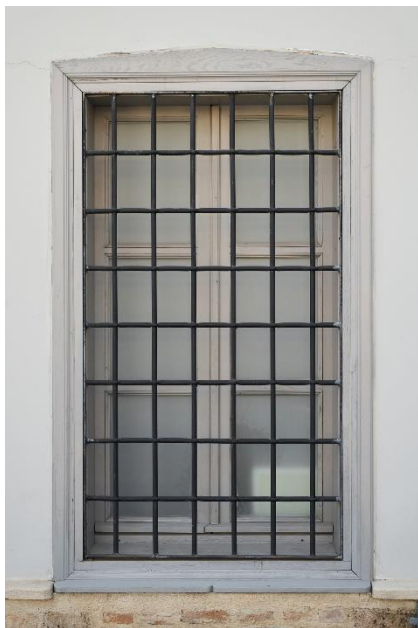

TECHNICAL INFORMATION

GRILLE DIMENSIONS	No real limitations, Window Security Bars are made to fit the dimensions of your windows.
CONSTRUCTION	Bars are S275JR Solid Steel 16ml Bars (20ml bars option available for higher security environments) Anti-Bend spacer bars fabricated using S275JR 5ml flat steel
STANDARD FINISH	Fully hot dip Galvanised (Optional painted finish)
PRODUCT RATING	Medium-High Security
EASE OF INSTALLATION	Two-person installation Wall fixings provided