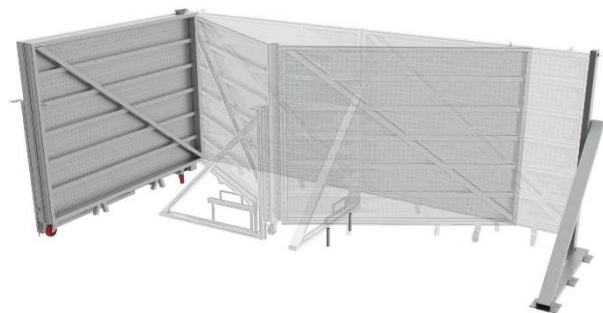

Drawings

Tel +44 (0) 1709 377736

Email info@securityblinds.co.uk

www.securityblinds.co.uk

A division of Eruma Security International Ltd